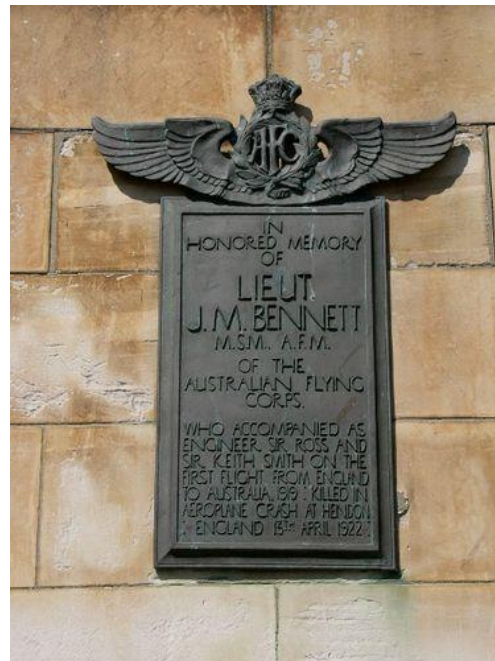

Lieutenant James Bennett Monument.

Dedicated on Monday 25th April, 1927

Location: The Esplanade (Carlisle Street)
O'Donnell Gardens
St Kilda, Victoria 3182

GPS: Lat: -37.867347
Long: 144.978042

Inscription reads:

IN
HONOURED MEMORY
OF
LIEUT.
J.M. BENNETT
M.S.M., A.F.M.
OF THE
AUSTRALIAN FLYING
CORPS.

WHO ACCOMPANIED AS
ENGINEER, SIR ROSS AND
SIR KEITH SMITH ON THE
FIRST FLIGHT FROM ENGLAND
TO AUSTRALIA 1919; KILLED IN
AEROPLANE CRASH AT HENDON,
ENGLAND, 13th APRIL 1922