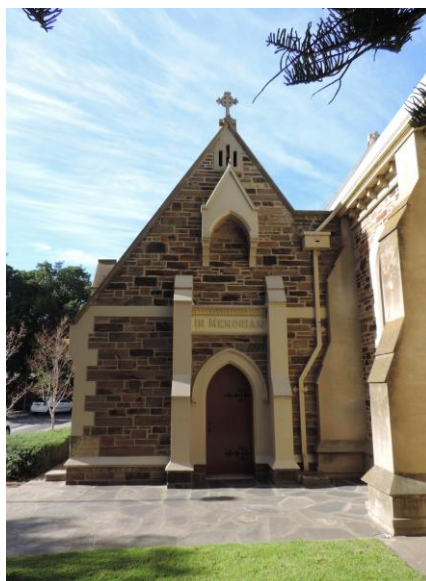

St Michael's Chapel 2017 (H.Stein)